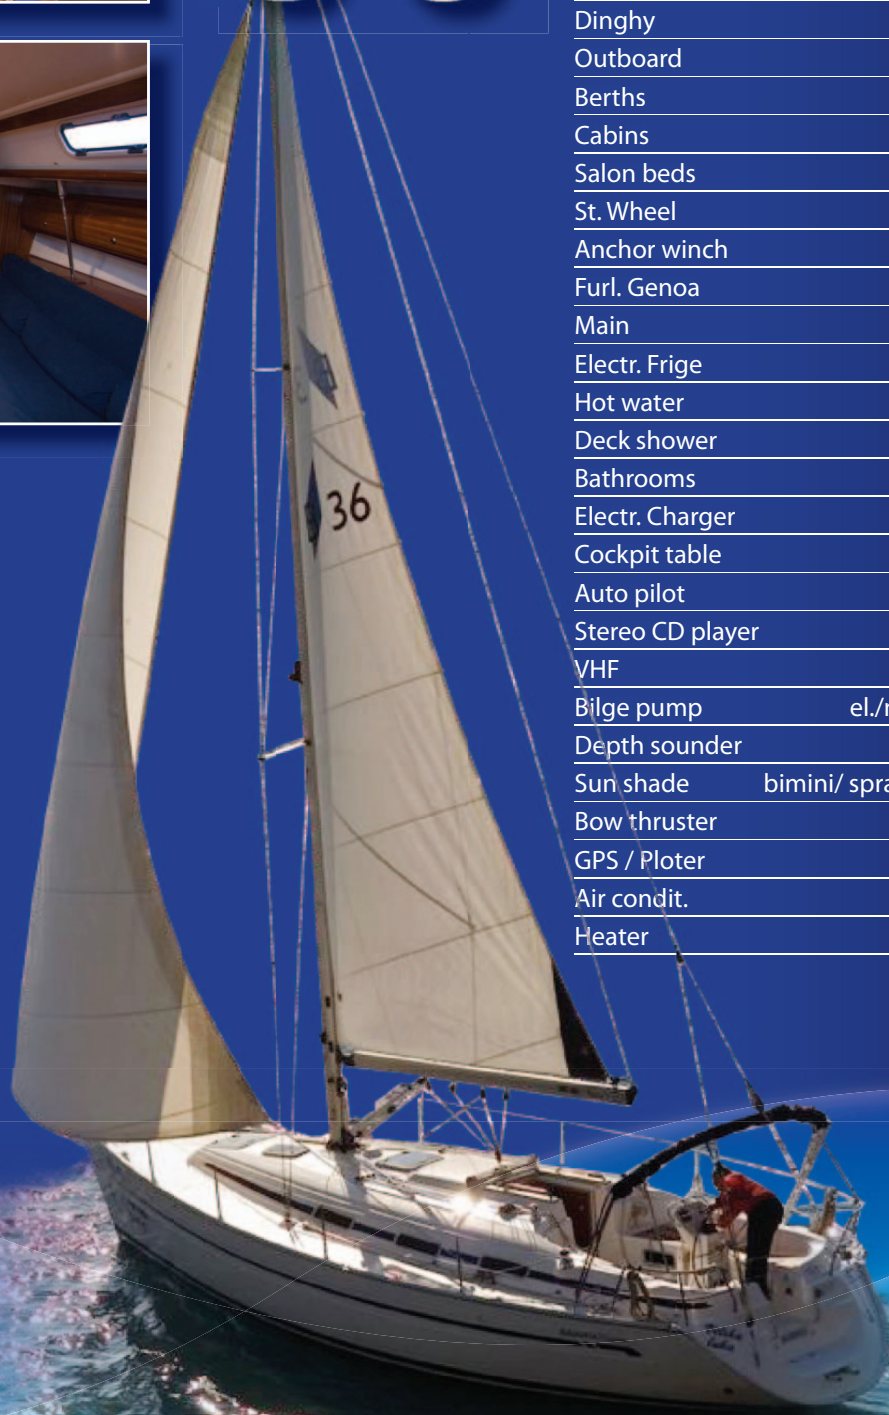

# Bavaria 36

Year of build	2003-2005
Length	11,40
Beam	3,68
Draft	1,65
Engine typ	Volvo
Engine (KW)	29 HP
Speed (n/m)	7
Water capacity	300
Fuel capacity	150
Electr. Power	12-220
Dinghy	YES
Outboard	EXTRA
Berths	6 + 2
Cabins	3
Salon beds	2
St. Wheel	YES
Anchor winch	YES
Furl. Genoa	YES
Main	ROLL
Electr. Frige	YES
Hot water	YES
Deck shower	YES
Bathrooms	1
Electr. Charger	YES
Cockpit table	YES
Auto pilot	YES
Stereo CD player	YES
VHF	YES
Bilge pump	el./manual
Depth sounder	YES
Sun shade	bimini/ sprayhood
Bow thruster	NO
GPS / Ploter	YES
Air condit.	NO
Heater	NO

Images may differ from yacht version